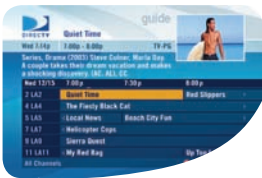

## ADVANCED PROGRAM GUIDE®

View DIRECTV® channels on one simple guide, and sneak a peak at what's coming with up to 3.5 days of program listings.