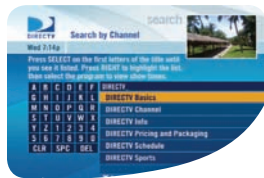

## ADVANCED PROGRAM GUIDE®

View DIRECTV® channels on one simple guide, and sneak a peak at what's coming with up to 3.5 days of program listings.